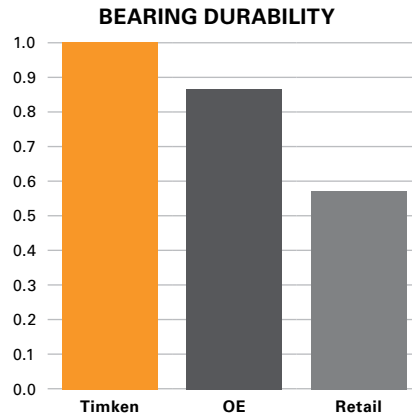

CONSISTENT

Timken has one – and only one – worldwide quality standard. Regardless of where a part is produced, it must meet precisely the same demanding tolerances and standards.

PROVEN

We make wheel hub units that routinely outlast OE and other retail brand units.*

QUALITY

Our name is synonymous with quality because we leave nothing to chance.

Timken ball bearing wheel hubs consistently perform at the highest level and outlast OE and other retail brand hubs – for greater profits and more satisfied customers.

We audit and validate every supplier and sub-supplier, including their manufacturing and finishing processes – with ongoing monitoring and control.

Metallurgical testing conducted for steel strength and durability including material composition, cleanliness and heat treat.

Thorough product testing for durability, fatigue, flange runout, stud twist-off and push-out, seal durability and performance, bearing durability, bearing life, ABS sensor output and reliability, final visual and functional inspection.

We know wheel ends, because we've worked with auto makers for over a hundred years to design and develop driveline systems.

We make trusted products for some of the world's most demanding industries from passenger aircraft to professional racing to heavy trucks.

And we put this same engineering and manufacturing know-how into our hubs.

*Information derived from Timken Standard Hub/Bearing Accelerated Durability Rig Test. Testing methods accepted by original equipment manufacturers (513179).